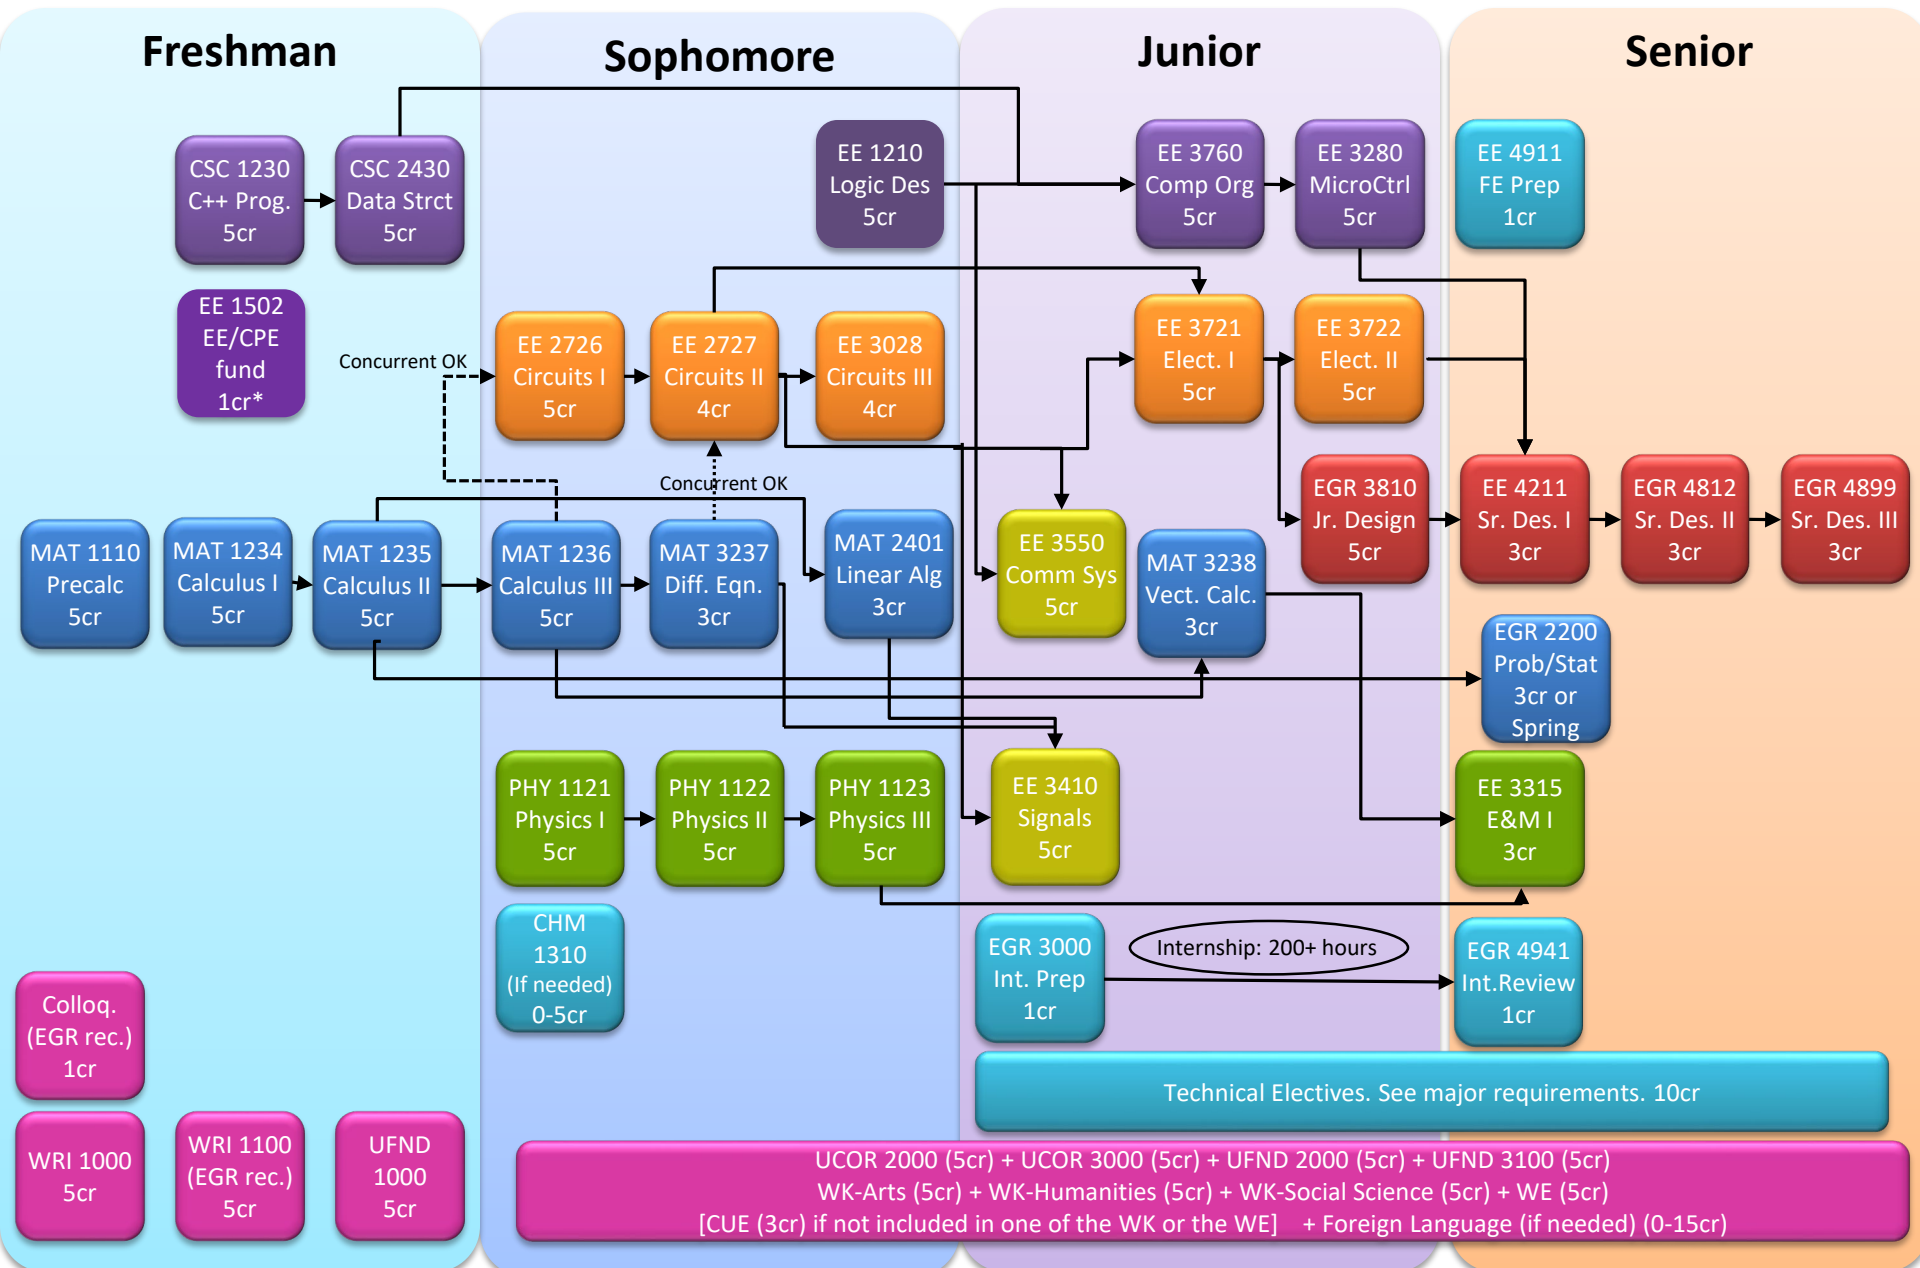

# Electrical Engineering Flow Chart and Suggested Schedule

See catalog for more options

\*This course is *highly recommended* but not a degree requirement.