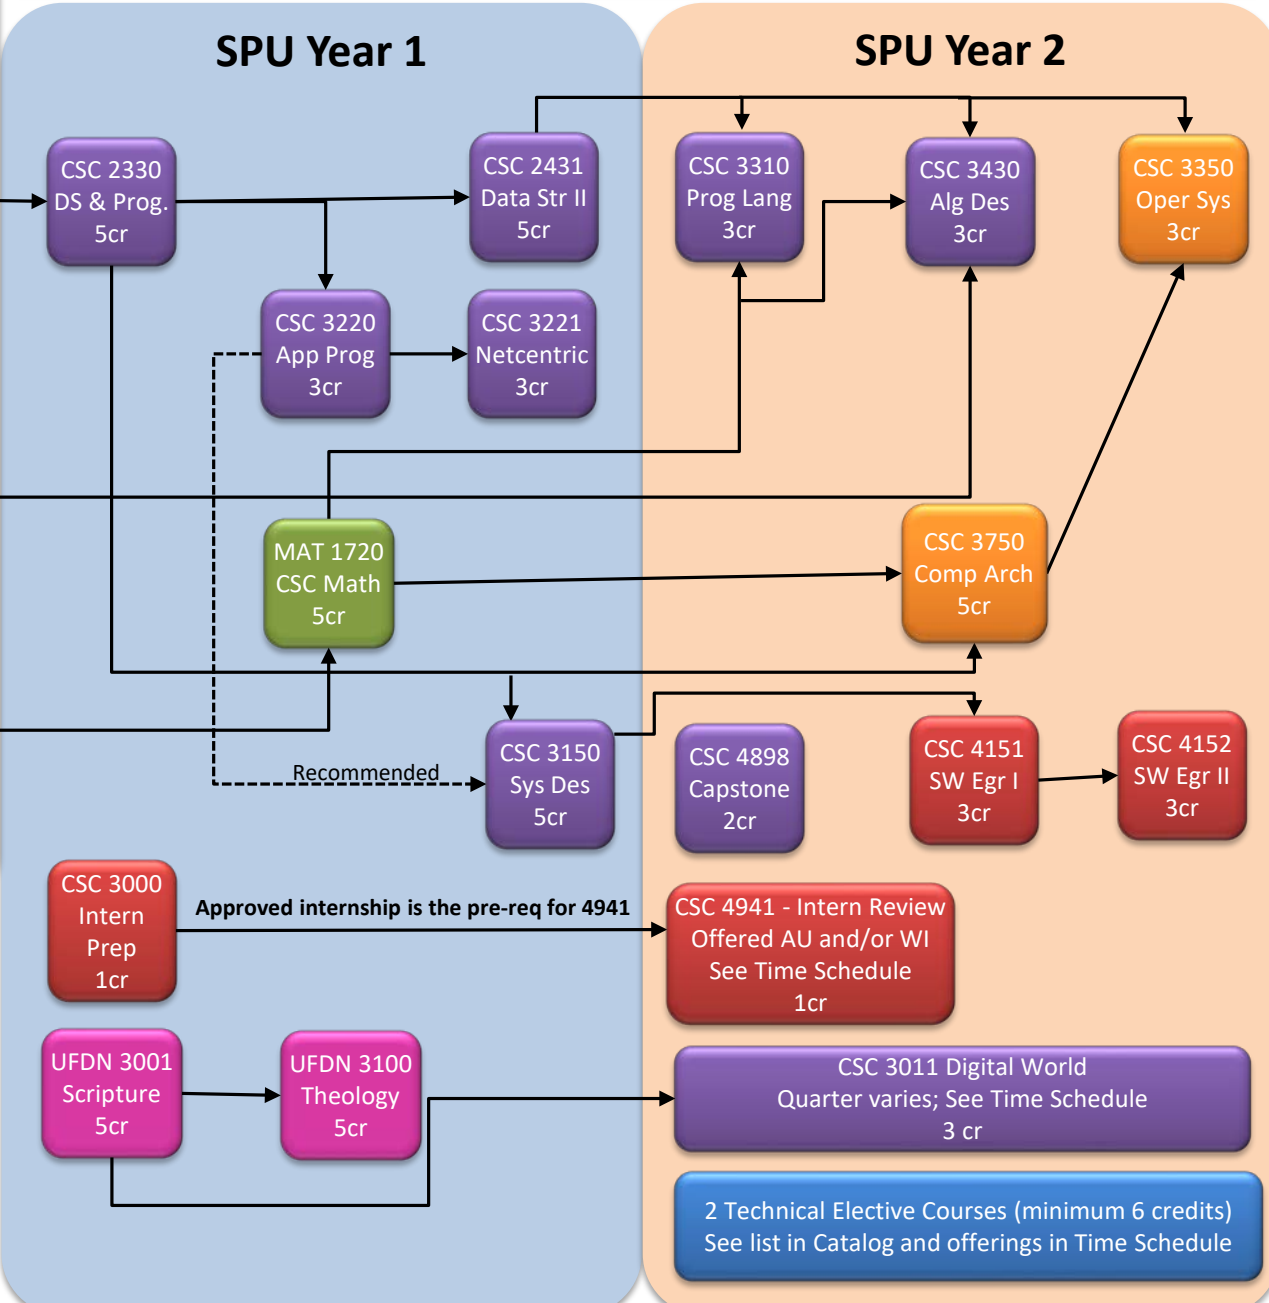

Entering SPU with DTA Associates Degree and:

2 Quarters of Programming

Mathematics Equivalent to SPU's

BA in Computer Science – 2-Year Suggested Schedule

See Current Time Schedule for Exact Quarters and Times

In addition to major requirements, complete elective courses to reach minimum: 180 credits (SPU + transfer), 60 upper-division