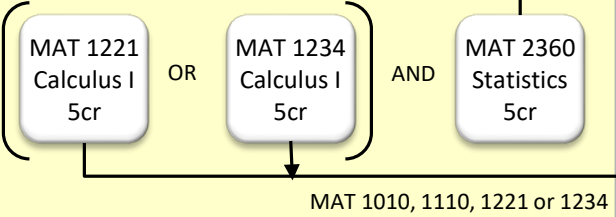

Entering SPU with DTA Associates Degree and:

2 Quarters of Programming

Mathematics Equivalent to SPU's

BA in Computer Science – 2-Year Suggested Schedule

See Current Time Schedule for Exact Quarters and Times

In addition to major requirements, complete elective courses to reach minimum: 180 credits (SPU + transfer), 60 upper-division